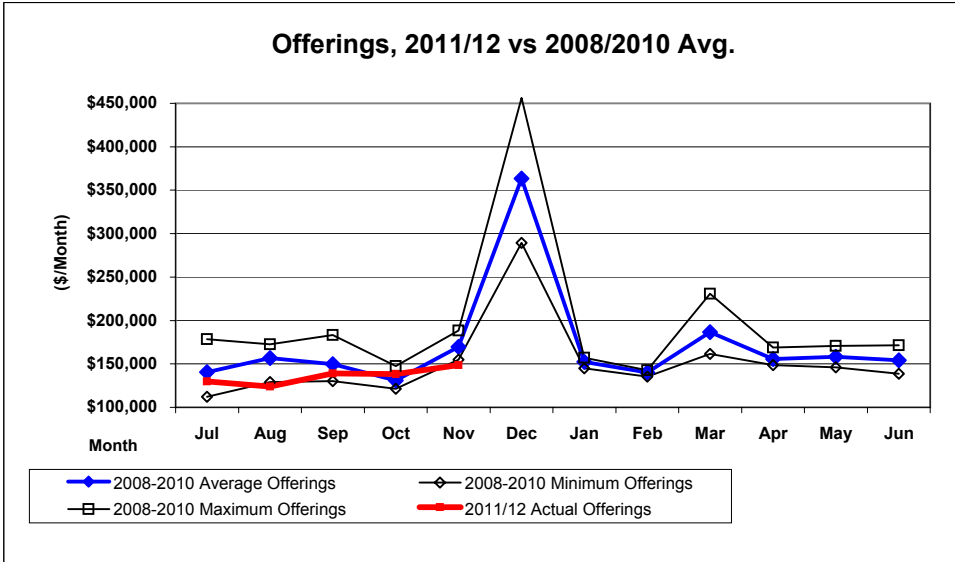

Bethany Lutheran Church
 Historical Analysis - Offerings and Expenses

Offerings

Expenses