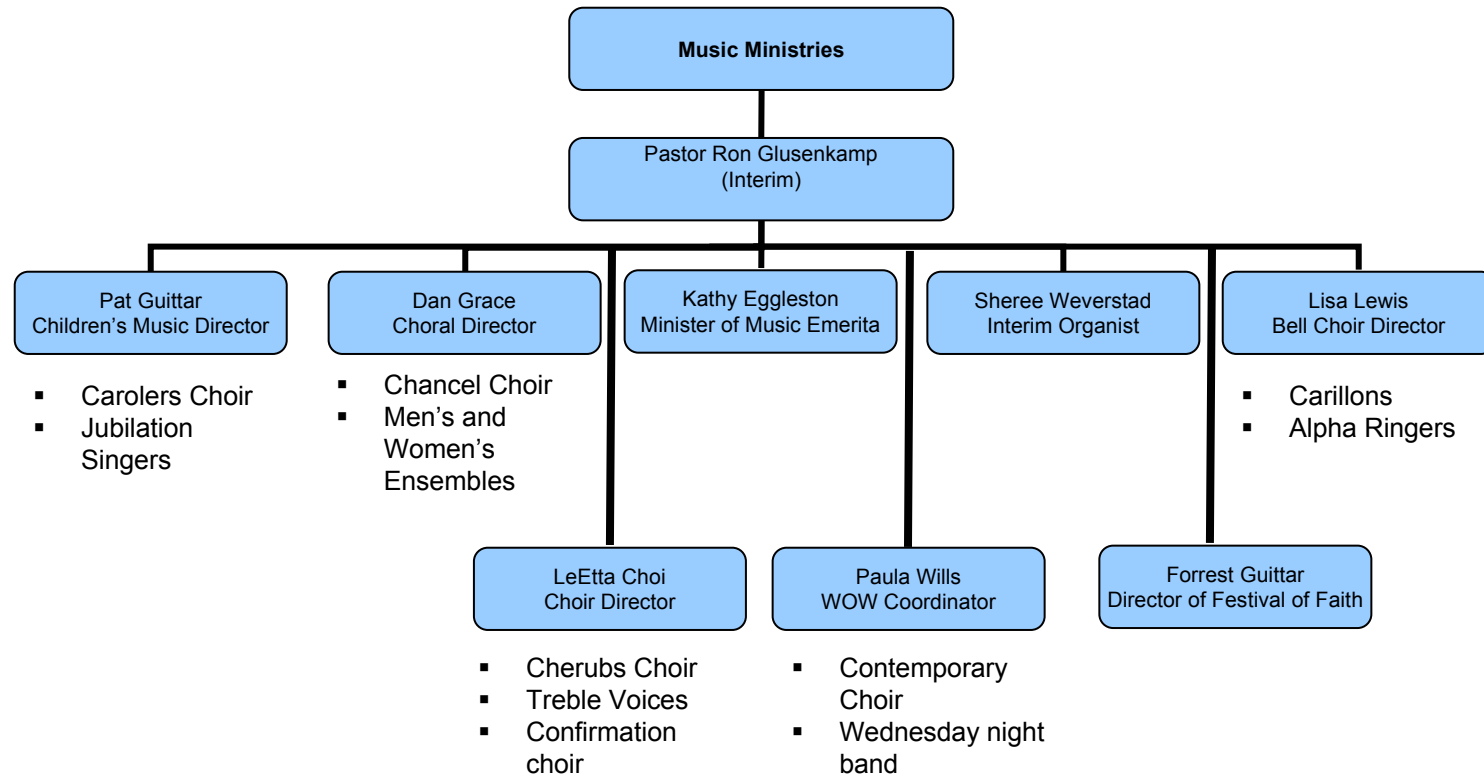

Bethany Lutheran Church

Organizational Structure
December, 2009

Bethany Lutheran Church

Pastoral Ministries

Pastoral Care

- Care team/Caring Visitors
- Stephen Ministry
- Health Cabinet

Fellowship

- Young At Heart
- XYZ - Senior Center
- Dinner Club
- Theater & Theology
- Men's Breakfast Fellowship
- Women's Ministries
 - Circles
 - MOPS
 - Quilters
 - Patchers
 - Needlepointers

Outreach

- Benevolence Task Force
- Global Mission Task Force
- Hunger Task Force
- One Campaign
- Habitat for Humanity
- Homeless Mentor Teams
- Colorado Hands in Action

Other

- Stewardship Task Force

Worship

- Sacristans
- Altar Guild
- Ushers
- Lectors
- Communion Assistants

Special Services

- Wedding Coordinators
- Memorial Reception Committee

Music Ministries

Faith Formation

Youth Programs

- Confirmation guides and other volunteers
- Mission trip volunteers
- Youth Planning Task Force
- Vertical Life
- High School Sunday School
- High School Leadership Team
- Middle School Sunday School
- Middle School Leadership Team
- SPARK