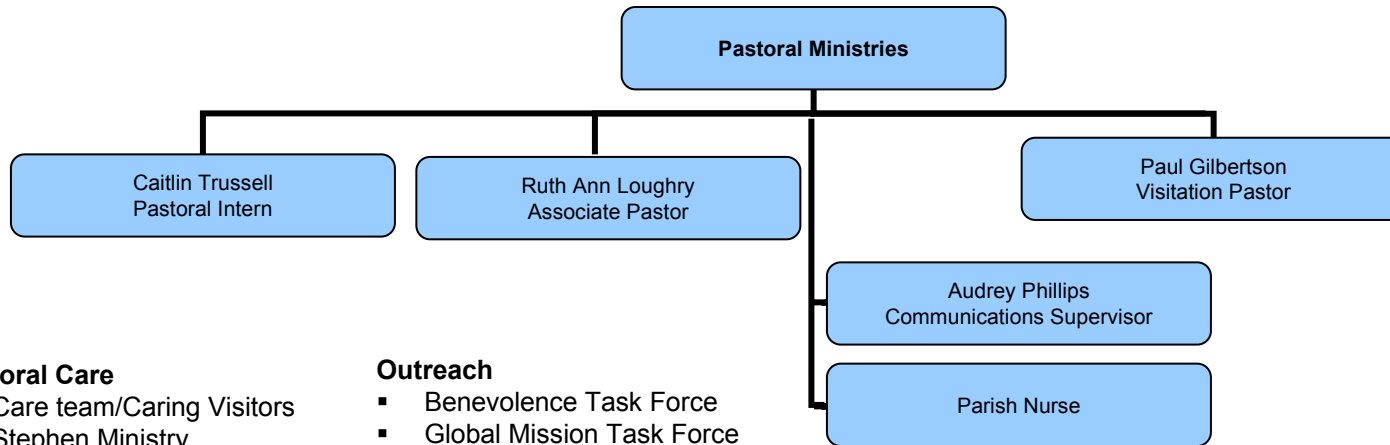

Bethany Lutheran Church

Organizational Structure
December, 2009

Bethany Lutheran Church

Pastoral Ministries

Pastoral Care

- Care team/Caring Visitors
- Stephen Ministry
- Health Cabinet

Fellowship

- Young At Heart
- XYZ - Senior Center
- Dinner Club
- Theater & Theology
- Men's Breakfast Fellowship
- Women's Ministries
 - Circles
 - MOPS
 - Quilters
 - Patchers
 - Needlepointers

- Sacristans
- Altar Guild
- Ushers
- Lectors
- Communion Assistants

Special Services

- Wedding Coordinators
- Memorial Reception Committee

Music Ministries

Faith Formation

Youth Programs

- Confirmation guides and other volunteers
- Mission trip volunteers
- Youth Planning Task Force
- Vertical Life
- High School Sunday School
- High School Leadership Team
- Middle School Sunday School
- Middle School Leadership Team
- SPARK