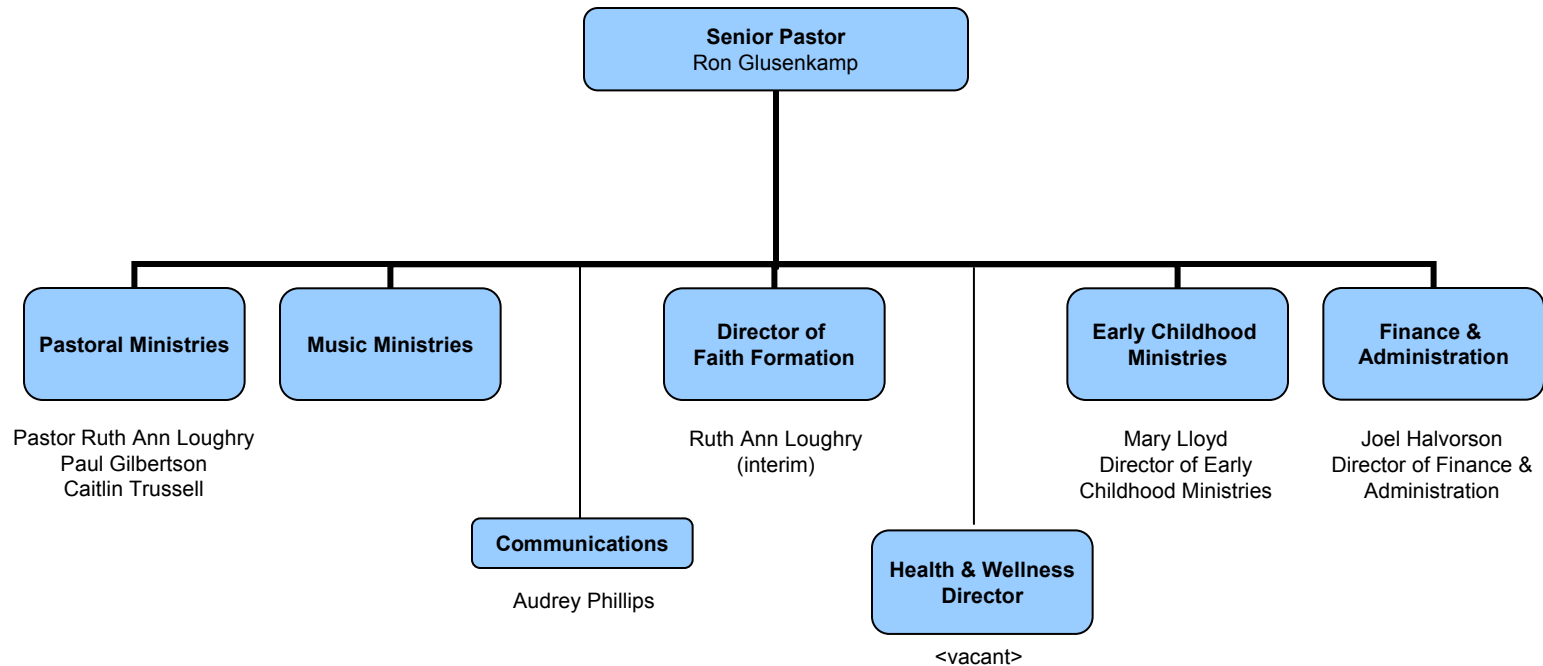

Bethany Lutheran Church

Organizational Structure
December, 2009

Bethany Lutheran Church

Pastoral Ministries

Pastoral Care

- Care team/Caring Visitors
- Stephen Ministry
- Health Cabinet

Fellowship

- Young At Heart
- XYZ - Senior Center
- Dinner Club
- Theater & Theology
- Men's Breakfast Fellowship
- Women's Ministries
 - Circles
 - MOPS
 - Quilters
 - Patchers
 - Needlepointers