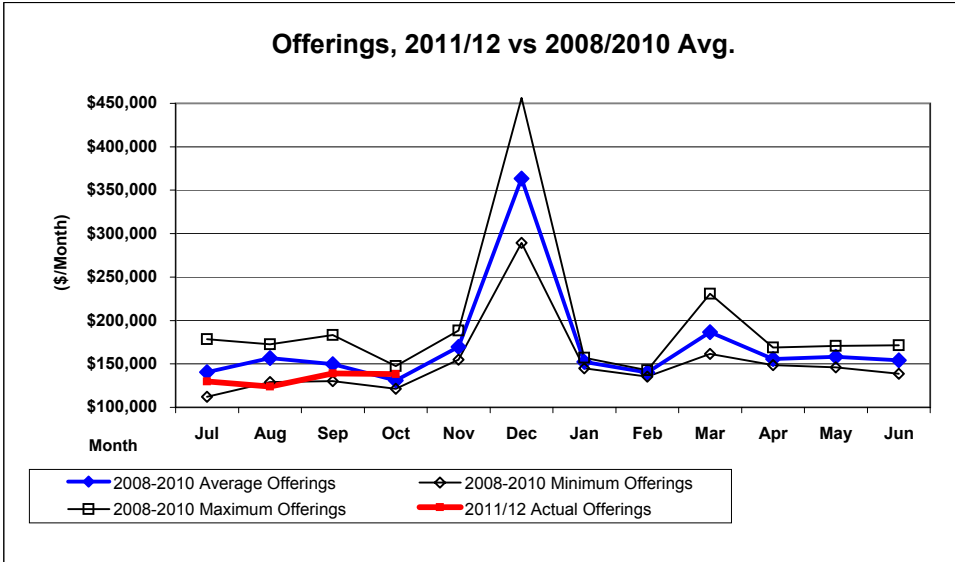

Bethany Lutheran Church
 Historical Analysis - Offerings and Expenses

Offerings

Expenses